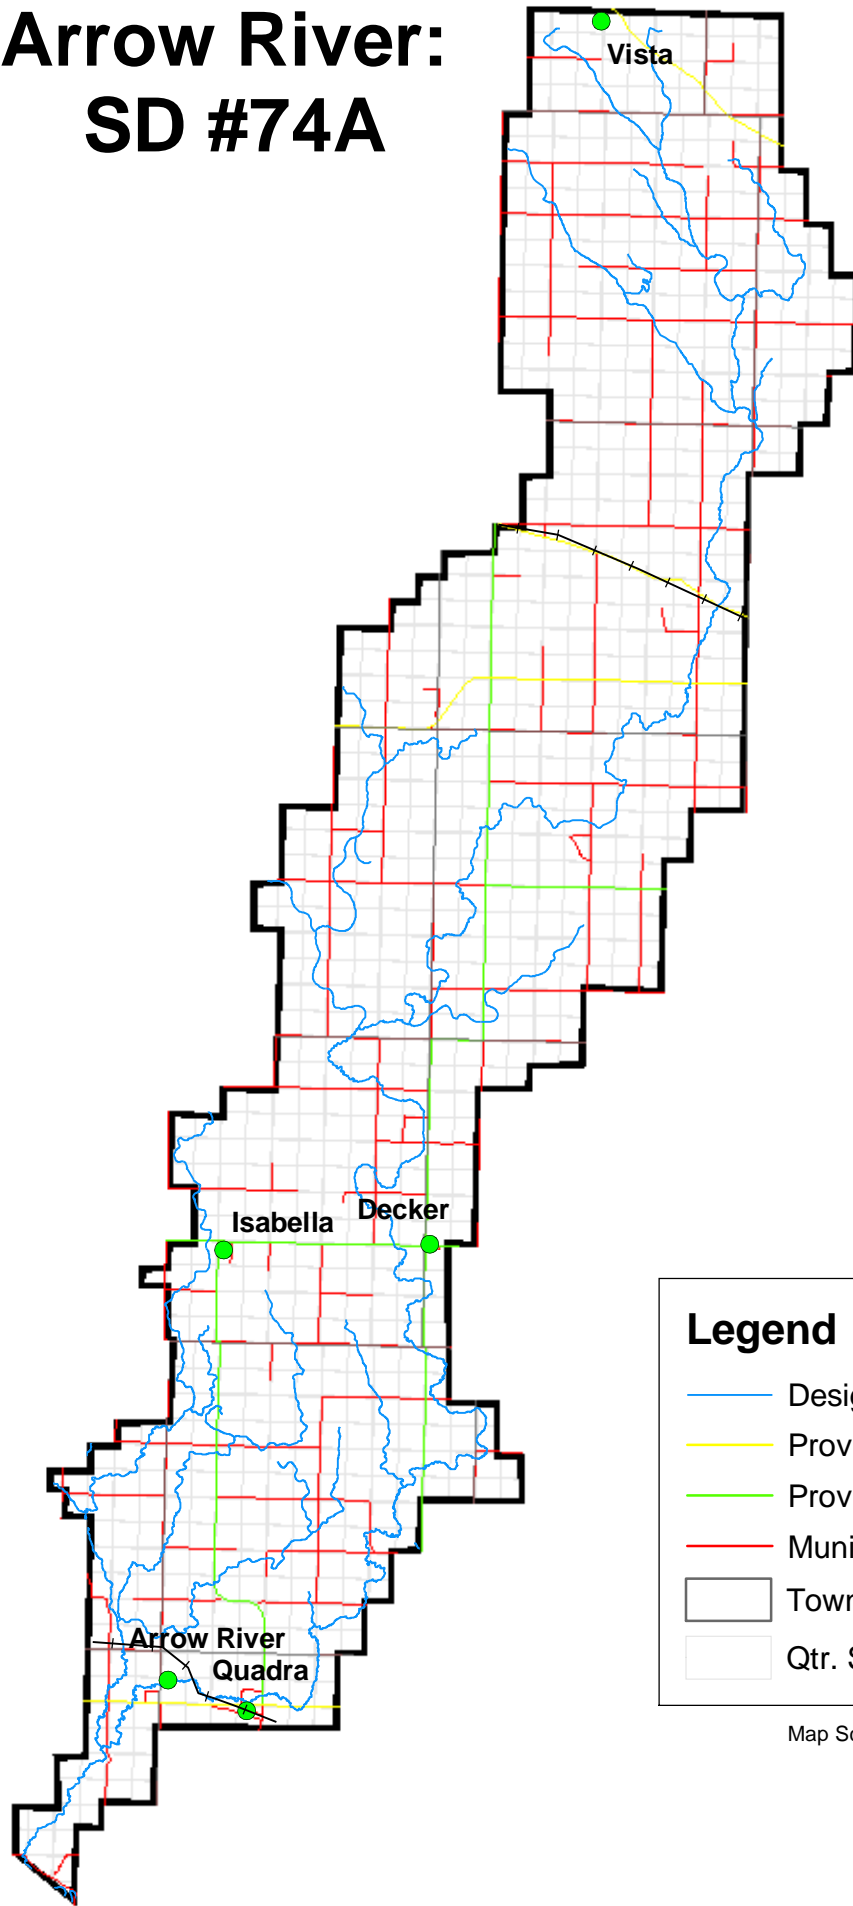

Arrow River: SD #74A

TWP 19

TWP 18

TWP 17

TWP 16

TWP 15

TWP 14

TWP 13

Legend

- Designated Streams
- Provincial Highways
- Provincial Roads
- Municipal Roads
- Townships
- Qtr. Section Grid

Map Scale 1:240,000

RGE 25

RGE 24

Map produced December 14, 2004.