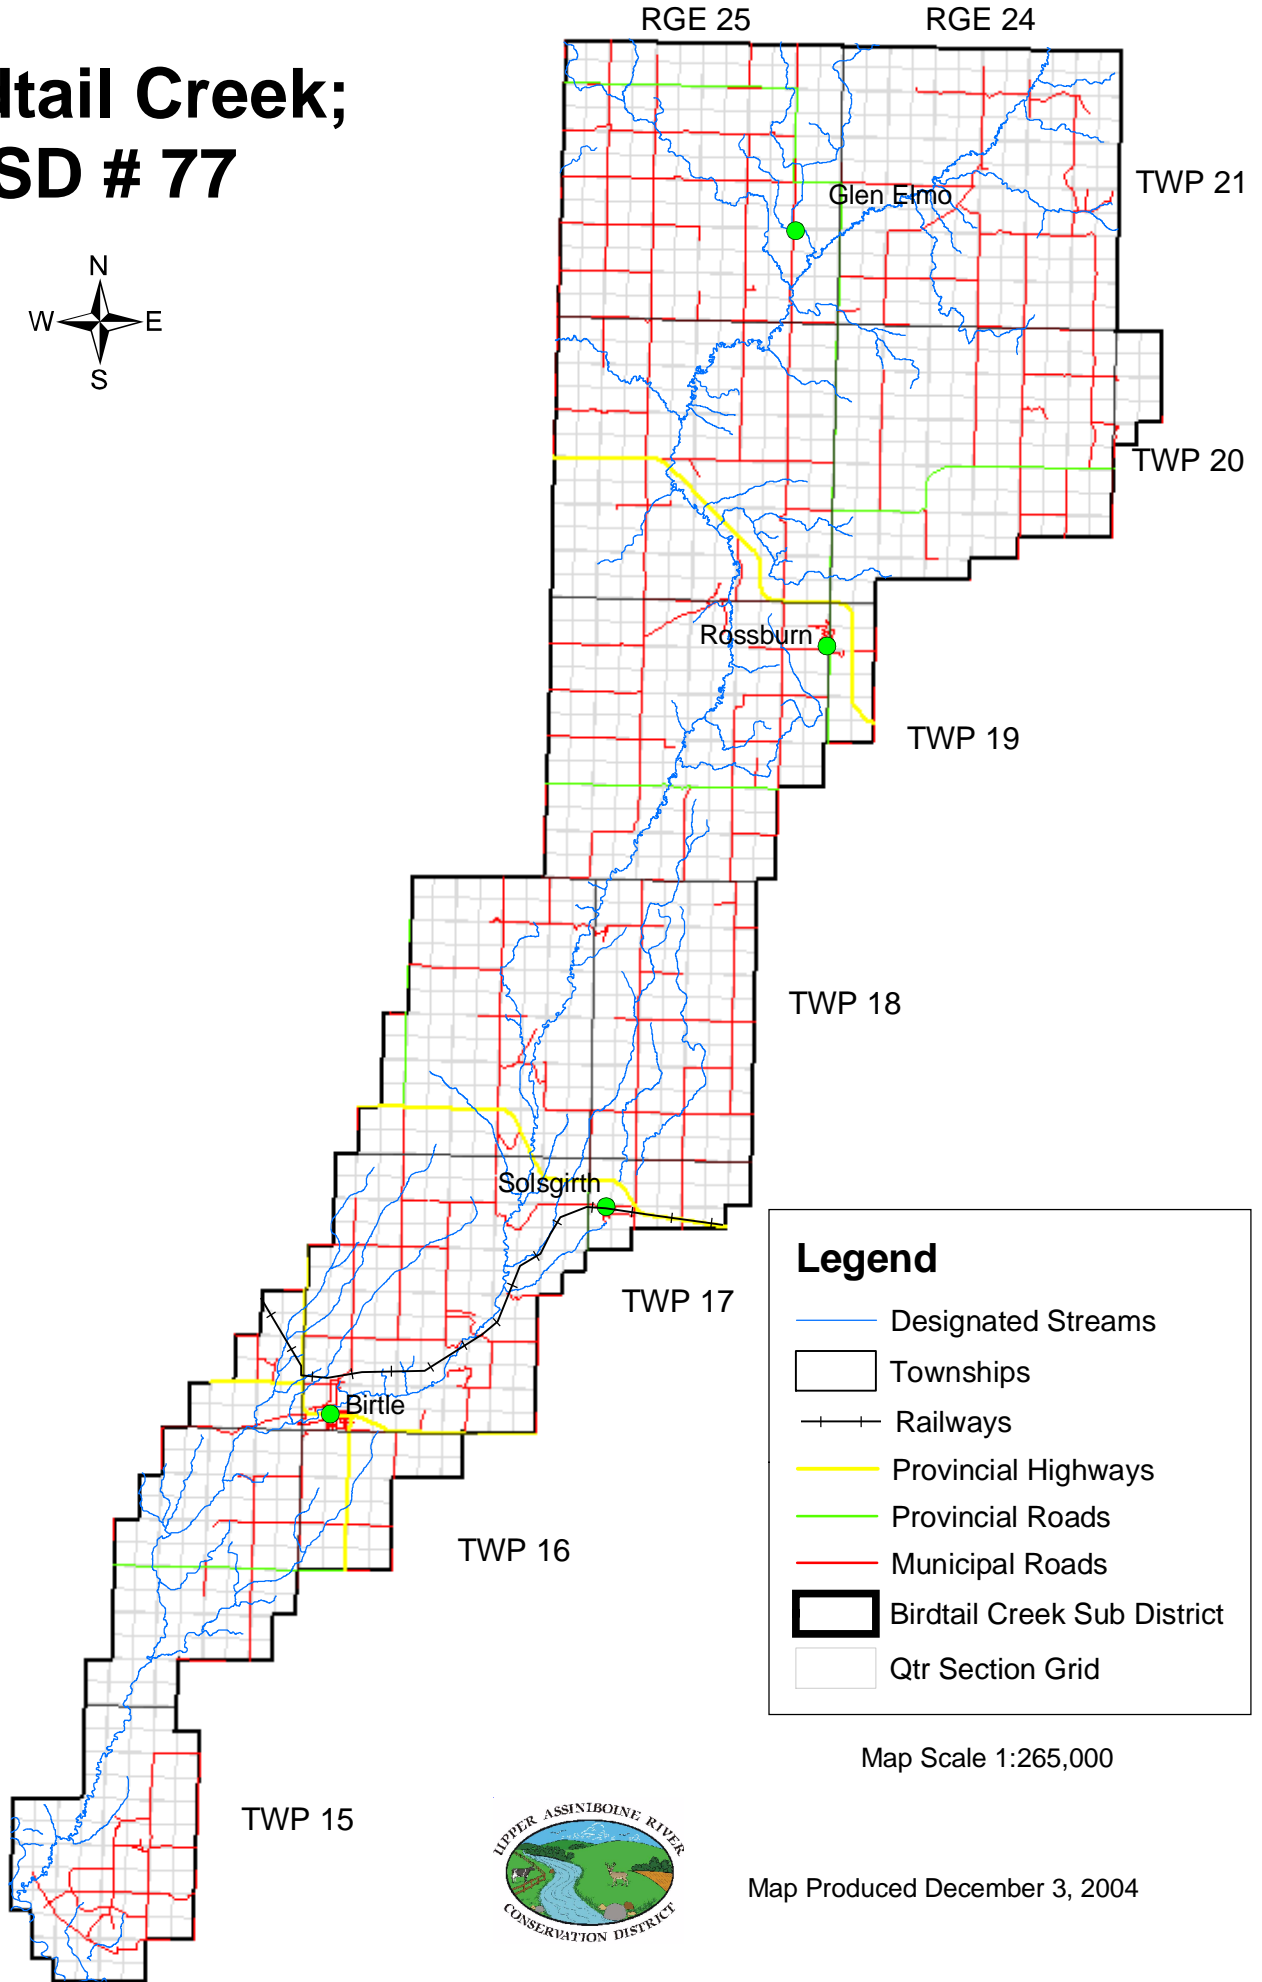

Birdtail Creek; SD # 77

Map Scale 1:265,000

Map Produced December 3, 2004