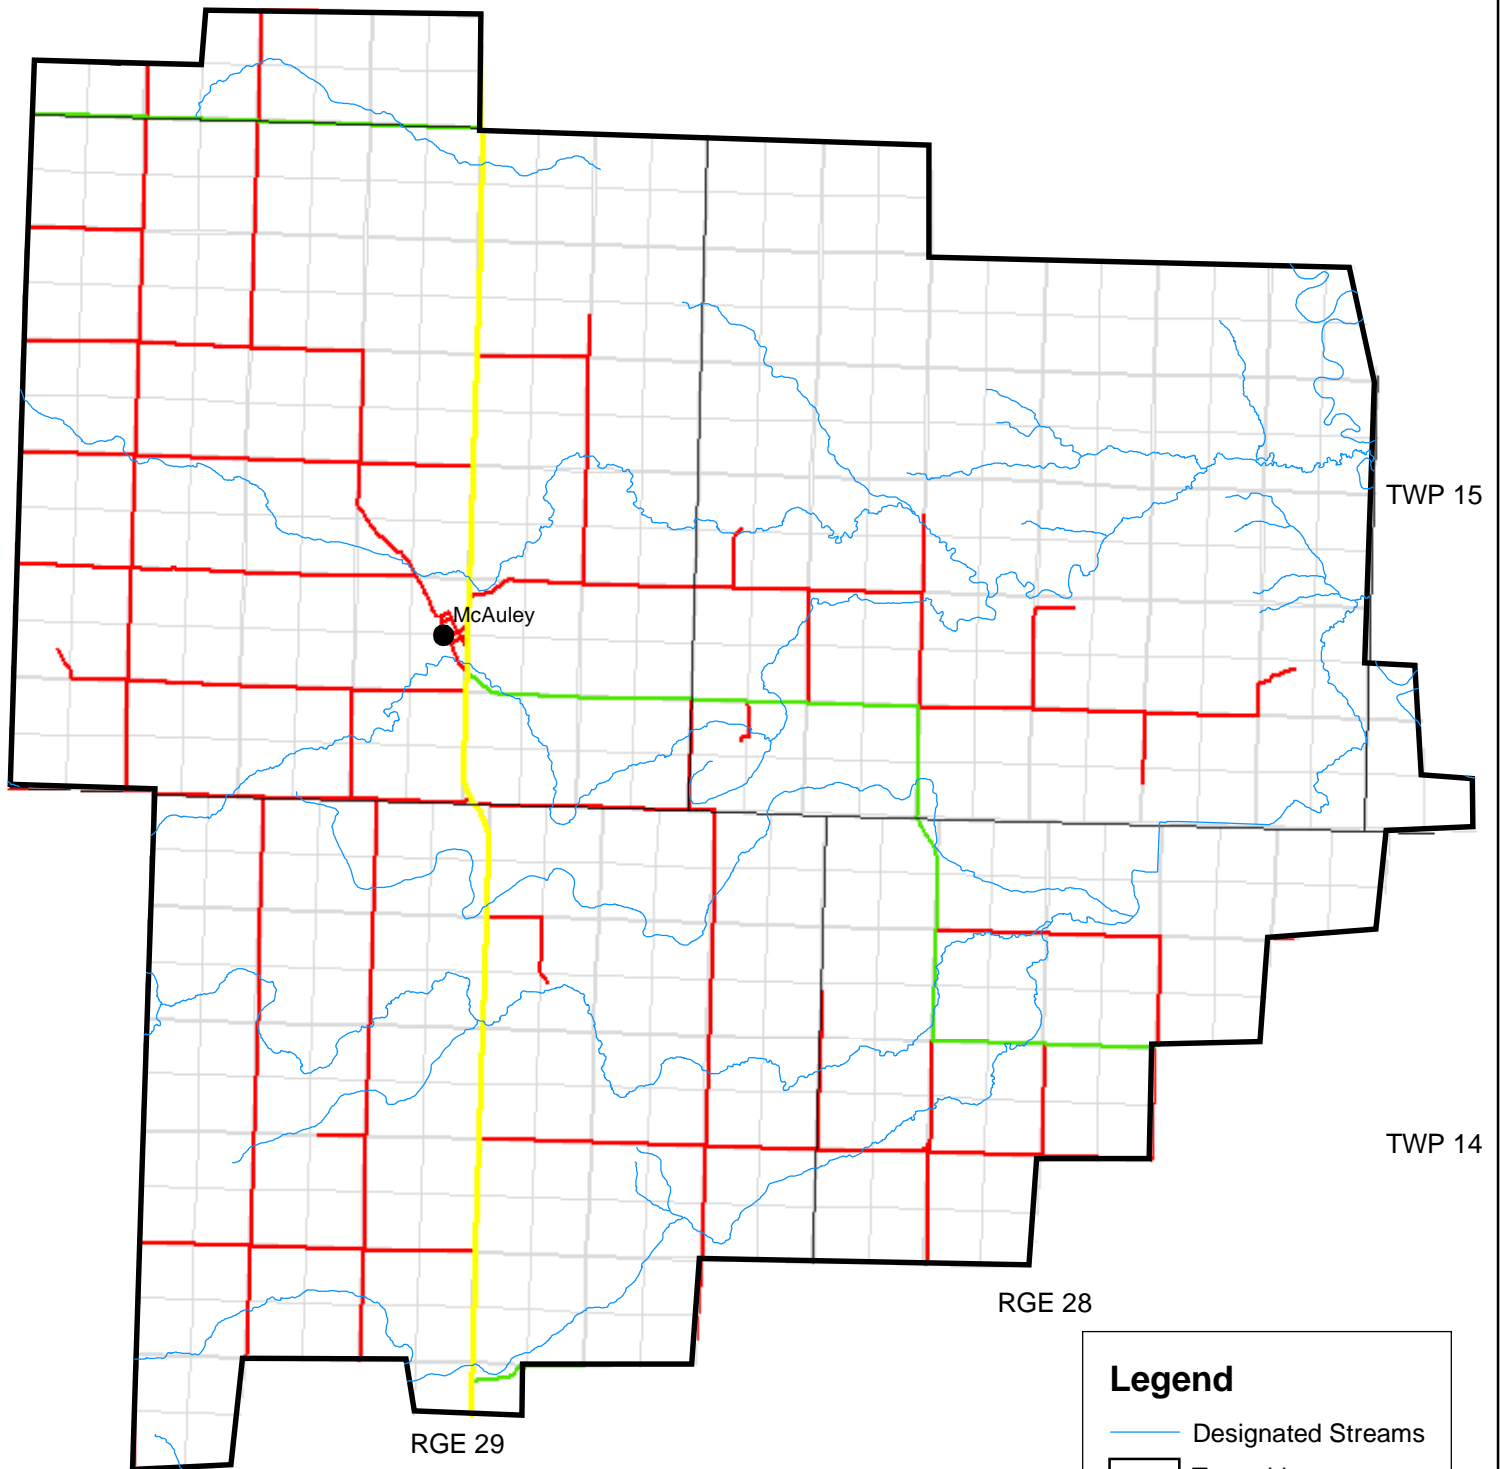

# Brennand-Scissor Creek: SD # 78C

## Legend

- Designated Streams
- Townships
- Provincial Highways
- Provincial Roads
- Municipal Roads
- Roads
- Qtr. Section Grid

Map produced December 3, 2004

Map Scale 1:110,000