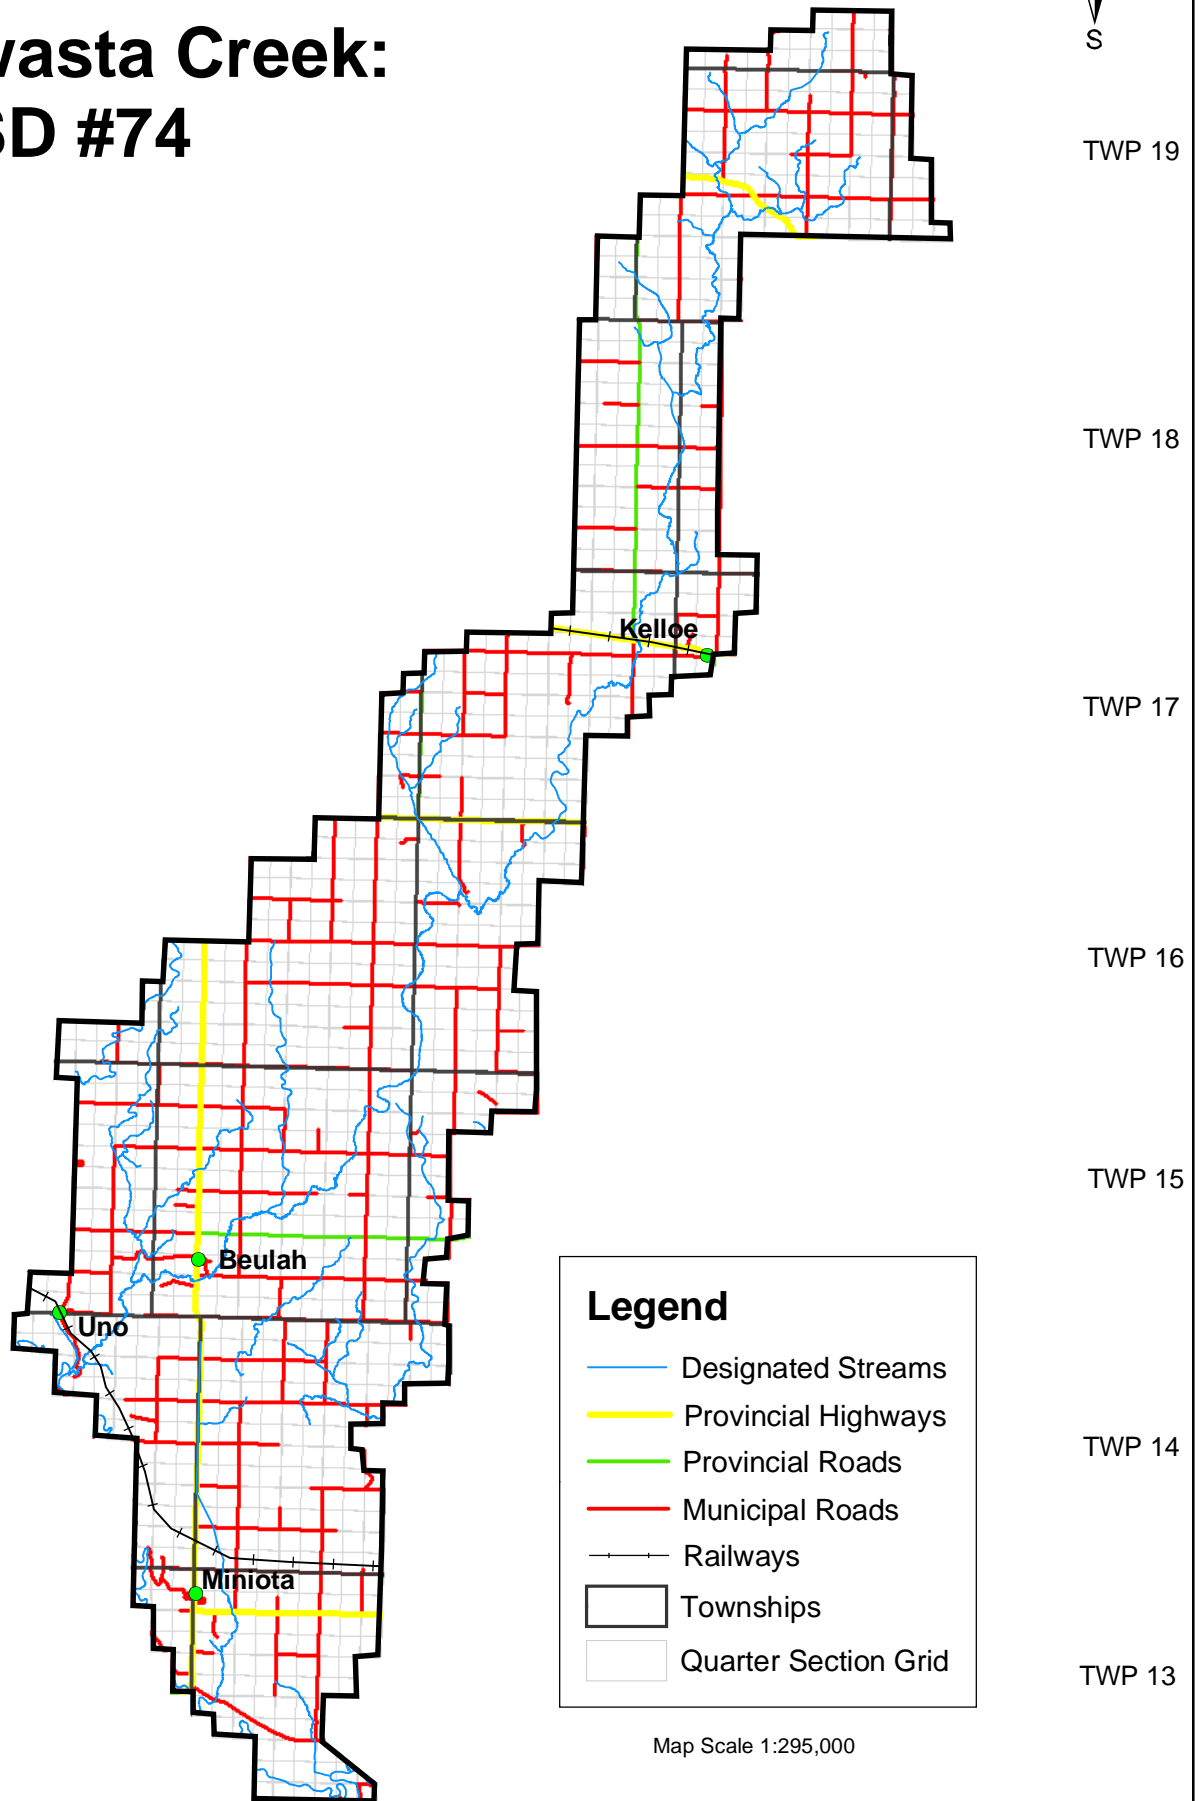

# Minnewasta Creek: SD #74

**Legend**

- Designated Streams
- Provincial Highways
- Provincial Roads
- Municipal Roads
- Railways
- Townships
- Quarter Section Grid

Map Scale 1:295,000