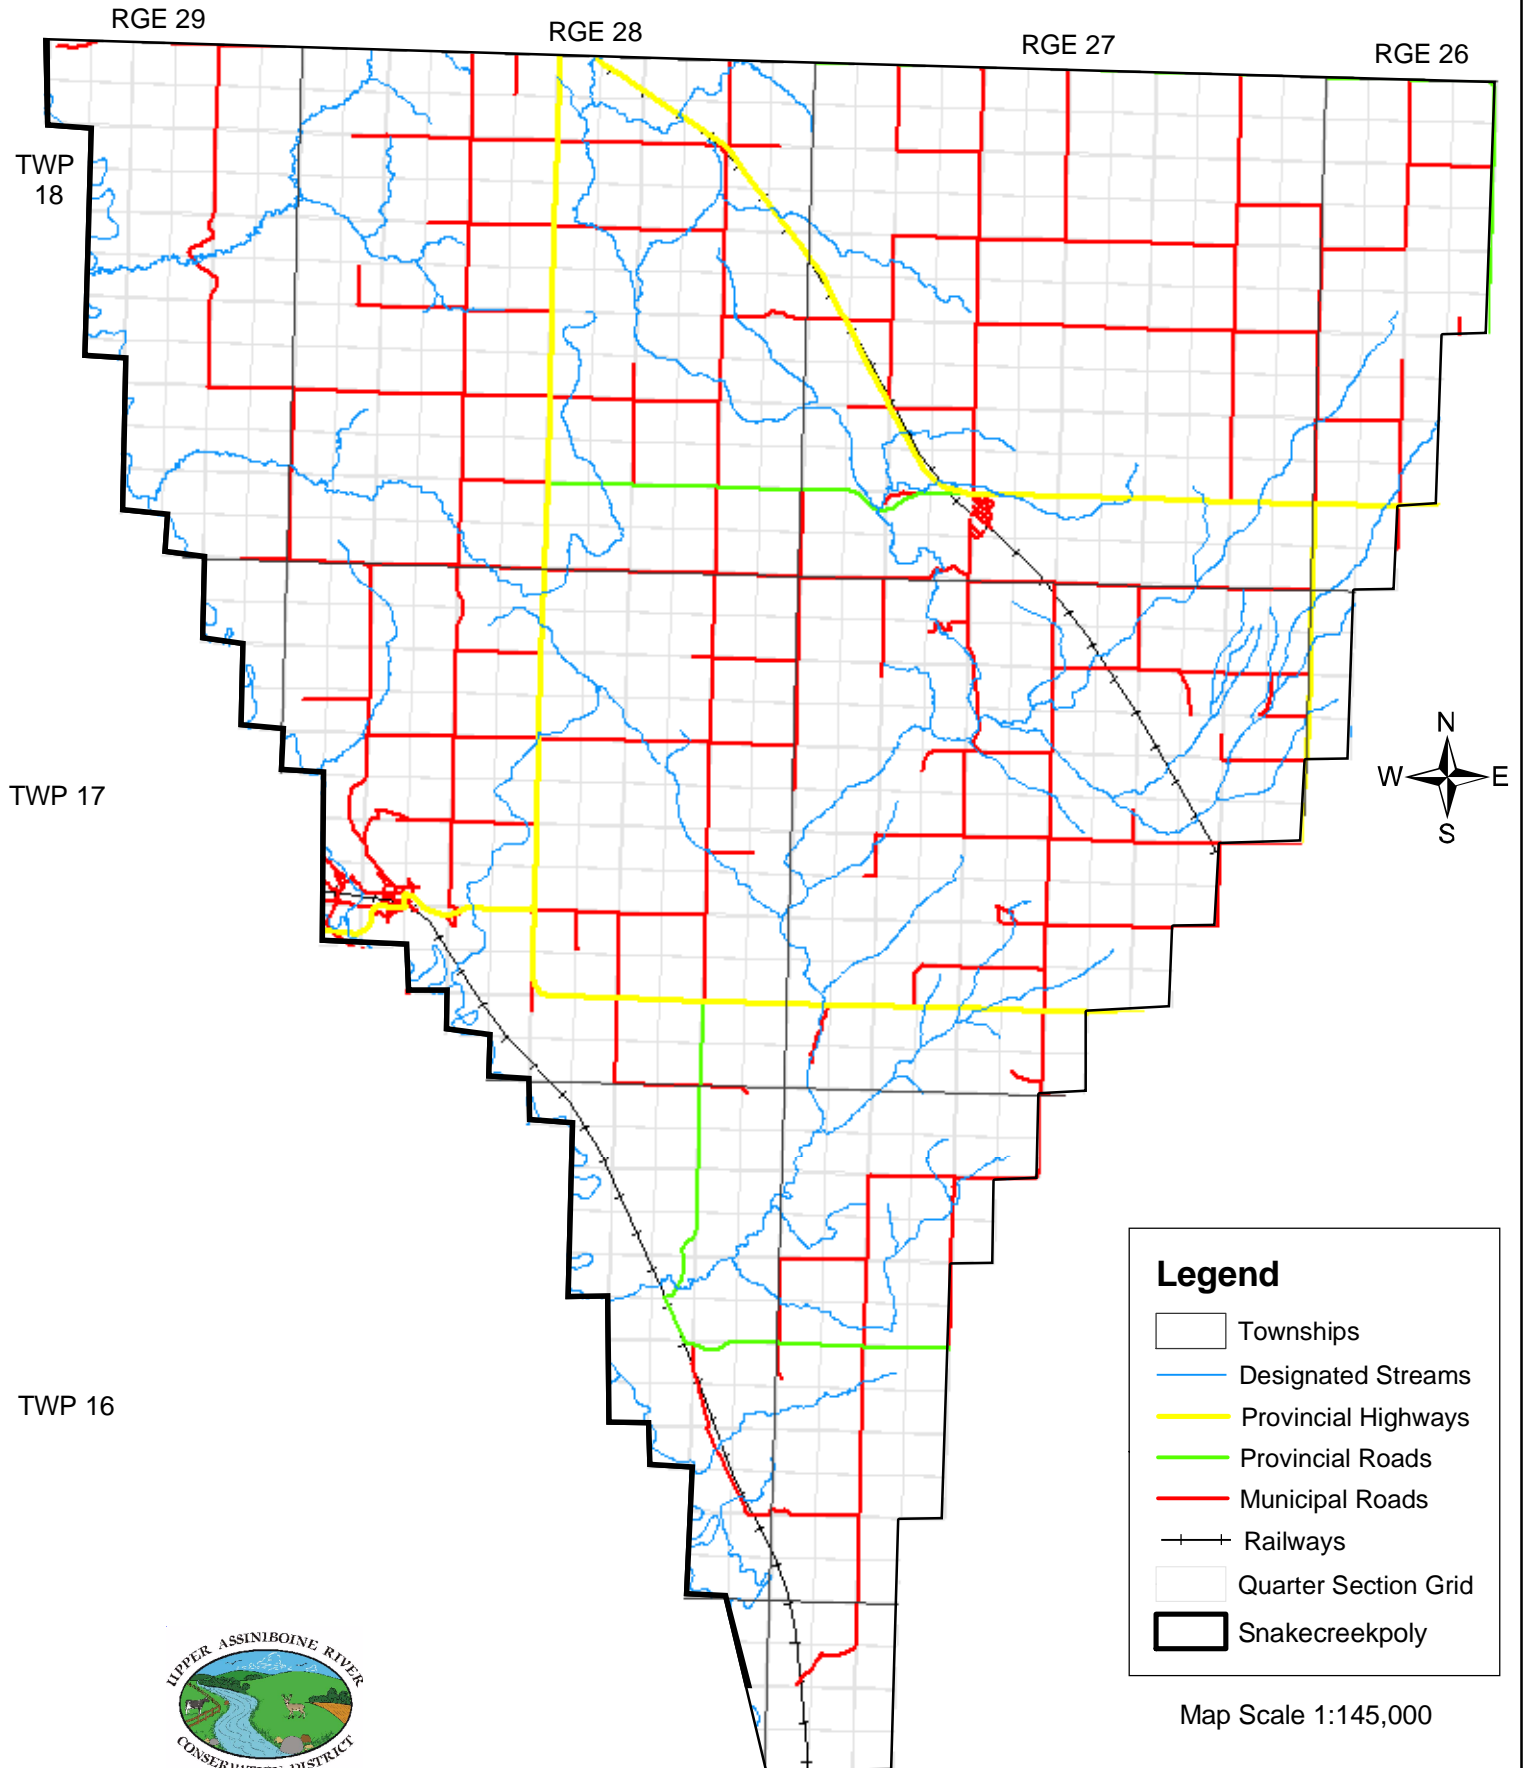

Snake Creek: Sub District # 78

Legend

- Townships
- Designated Streams
- Provincial Highways
- Provincial Roads
- Municipal Roads
- Railways
- Quarter Section Grid
- Snakecreekpoly

Map Scale 1:145,000

Map produced December 3, 2004