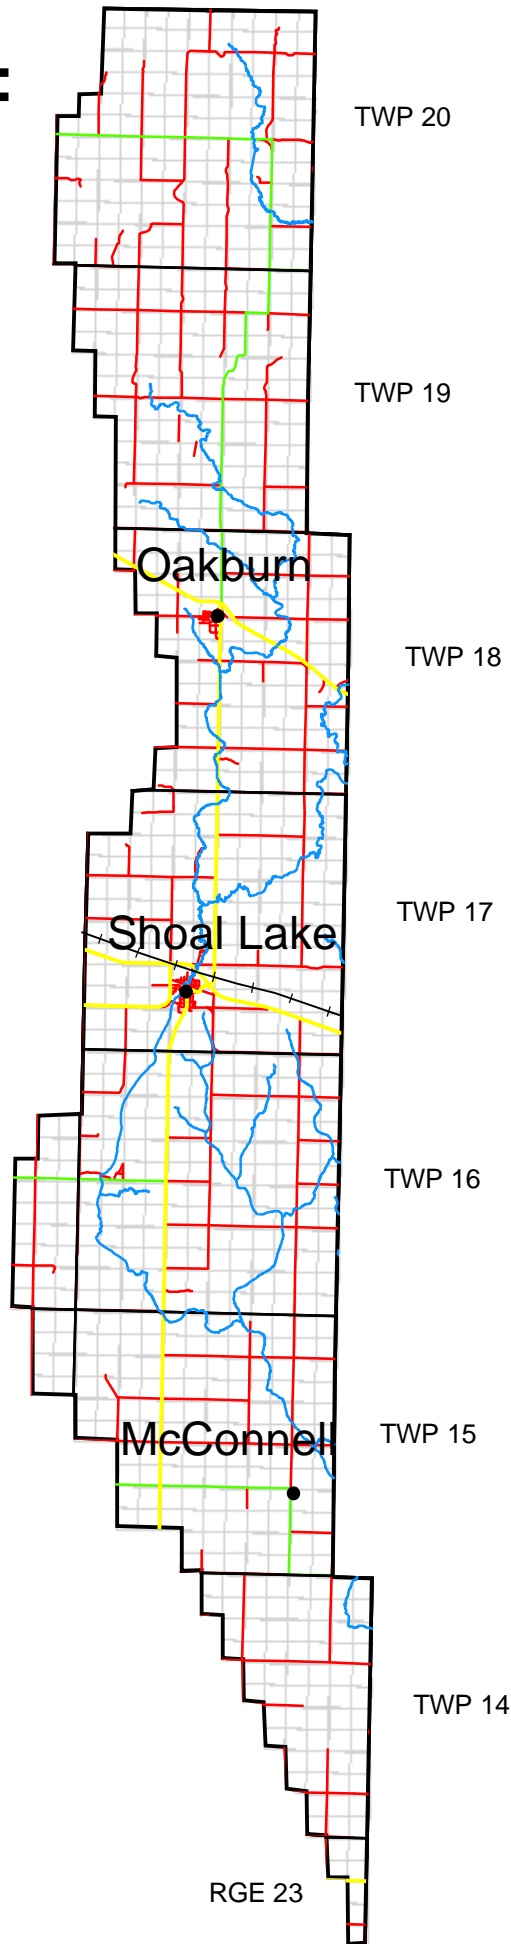

Upper Oak River: SD # 72

Legend

- Designated Streams
- Municipal Roads
- Provincial Roads
- Provincial Highways
- Railways
- Townships
- Qtr Section Grid

Map Scale: 1:285000

Map Produced December 10, 2004.